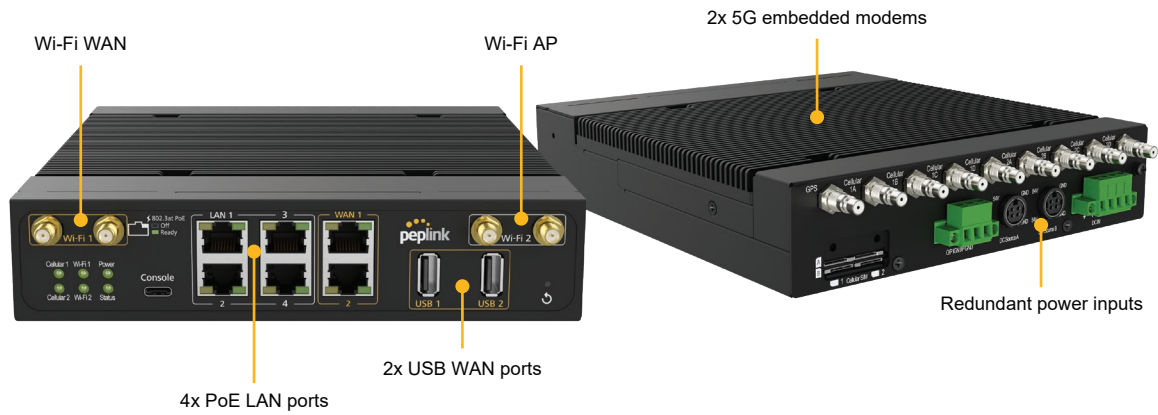

MBX Mini

Specifications

WAN Interface	2x Embedded Cellular Modems with Redundant SIM Slots 2x GE 2x USB 2.0 Interface	Power Consumption	45 W (max.)
LAN Interface	4x GE	Dimension	7.32 x 8.05 x 1.61 inches 186 x 204.5 x 41 mm
Wi-Fi Interface	802.11ac/a/b/g/n, 1166 Mbps 2x2MIMO Wi-Fi WAN and/or AP Simultaneous Dual-Band	Weight	4.19 pounds / 1.9 kg
Router Throughput	2.5 Gbps	Operating Temperature	-40°– 149°F / -40°– 65°C
PepVPN Throughput (No Encryption)	600 Mbps	Humidity	15% – 95% (non-condensing)
PepVPN Throughput (256-bit AES)	500 Mbps	Certifications	FCC, CE, RoHS, E-Mark, PTCRB Shock and Vibration Resistance: EN 61373:1999 IEC 61373:1999 Railway Applications: EN 50155 Electromagnetic Compatibility: EN 61000
5G Cellular Data Rate (Downlink/Uplink)	5G: 4 Gbps / 700 Mbps LTE CAT-20: 2 Gbps / 150 Mbps	Package Content³	MBX Mini, PSU 180W (ACW-630), 4x Dual-Band Wi-Fi Antennas (ACW-341) 1x QMA to SMA Adapter (for GPS), 1x GPS Antenna (ACW-232), Power cord, 1 Pair of Ear L-Mounts kit (ACW-756), Screw set of Ear L-Mounts kit, 3pin Terminal Block Connector (Ignition Sense), 4pin Terminal Block Connector (Power Supply), Rubber Foot Pad set
SpeedFusion features	Hot Failover, WAN Smoothing, Bandwidth Bonding, Bandwidth Overflow	Warranty	1-Year Limited Warranty
Number of PepVPN SpeedFusion Peers	2/20¹		
Recommended Users	50-500		
Antenna Connectors	8x QMA Cellular Antenna Connectors 1x QMA GPS Antenna Connector 4x RP-SMA Wi-Fi Antenna Connectors		
Power Input	DC Jack / Terminal Block: 12-56 V		
Power Output	Up to 4x 802.3at PoE²		

¹ Requires a license to increase the maximum number of PepVPN/SpeedFusion Peers. Several options are available based on the model 5, 10 or 20 peers (PVN-LC-05, PVN-LC-10, PVN-LC-20). ² 1x 54V DC input is needed for all 4x LAN ports to have 802.3at PoE. ³ *Cellular antennas not included. To enhance the MBX Mini, Mobility and Maritime antennas are recommended.

Ordering information

Product Code	Embedded Modem(s)	Regions	5G Bands	LTE Bands
MAX-MBX-MINI-5GD-T	2x 5G	Primary: APAC, EMEA Compatibility: Global	5G (NSA) Sub 6Ghz: n1, n2, n3, n5, n7, n8, n12, n20, n28, n38, n41, n66, n71, n77, n78, n79	B1, B2, B3, B4, B5, B7, B8, B12, B13, B14, B17, B18, B19, B20, B25, B26, B28, B29, B30, B32, B34, B38, B39, B40, B41, B42, B46, B48, B66, B71
MAX-MBX-MINI-5GH-T	2x 5G	Primary: North America* Compatibility: Global	5G (NSA) Sub 6Ghz: n1, n2, n3, n5, n28, n41, n66, n71, n77, n78, n79	B1, B2, B3, B4, B5, B7, B8, B12, B13, B14, B17, B18, B19, B20, B25, B26, B28, B29, B30, B32, B34, B38, B39, B40, B41, B42, B46, B48, B66, B71

* US Carrier Certifications: AT&T, T-Mobile (Pending), Verizon (Pending)

Feature Add-on

Product Code	Description
PVN-LC-05	Up to 5 SpeedFusion Bonding License Key for MBX Mini
PVN-LC-10	Up to 10 SpeedFusion Bonding License Key for MBX Mini
PVN-LC-20	Up to 20 SpeedFusion Bonding License Key for MBX Mini