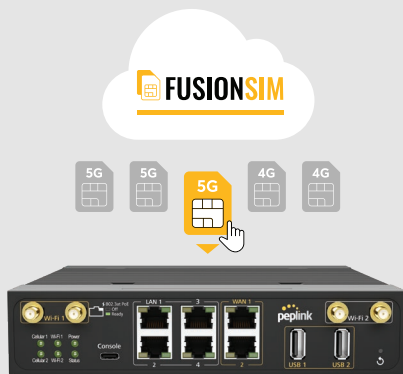

MBX Mini

Good things come in small packages

Small is the new mighty.

Bring your deployments to life with the versatility of the MBX Mini. It's just as brilliant as any other MBX device we have to offer. So connect your devices to the PoE enabled LAN ports to provide network simplicity as well as IEEE 802.1X port authentication. This MBX Mini has the power to achieve it all.

Keep your connection flowing in whatever deployment that you're immersed in and deliver more power and redundancy with THREE power input options: DC Source A, DC Source B, and a terminal block.

One. Two. Three. Four.

We know fast connections are critical to achieving great things. Its dual-band Wi-Fi and 5G capabilities ensure you experience the fastest available network. If the dual embedded cellular WANs are not enough, the MBX Mini can be expanded to FOUR cellular WANs by simply connecting it to our MAX Adapters via the dual USB ports.