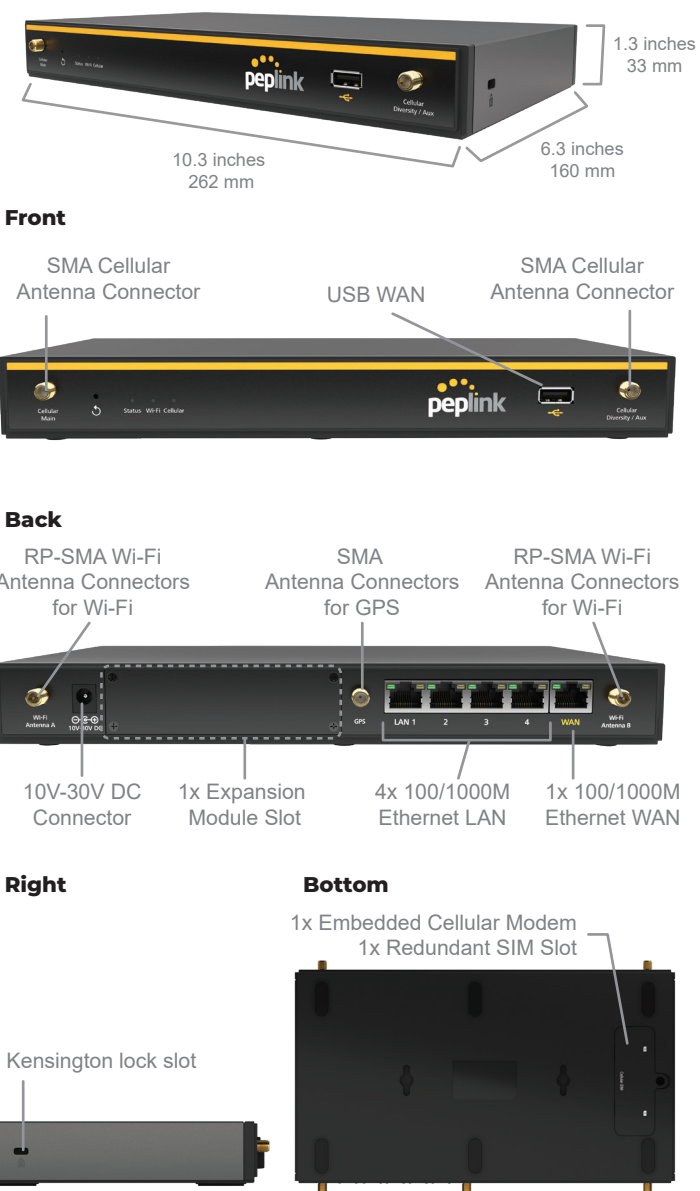

# Base Chassis

Balance 20X	
WAN Interface	1 x GE, 1x Embedded LTE Modem 1x USB Interface 1x Expansion Module (Optional)
SpeedFusion Hot Failover	● ^
SpeedFusion WAN Smoothing	● ^
SpeedFusion Bandwidth Bonding	● ^
Number of PepVPN SpeedFusion Peers	2/5 !
LAN Interface	4x GE
Wi-Fi Interface	Simultaneous 802.11ac wave 2/ac/a/n and 802.11b/g/n
Stateful Firewall Throughput	900Mbps
PepVPN / SpeedFusion Throughput	No Encryption: 100Mbps 256-bit AES: 60 Mbps
Recommended Users	1-60
Downlink/Uplink Datarate	150Mbps/50Mbps (LTE Modem)
IP Passthrough	●
Antenna Connectors	2x SMA Antenna Connectors 2x RP-SMA Wi-Fi Antenna Connectors 1x GPS SMA Antenna Connectors
Power Input	DC Jack: 10V - 30V
Power Consumption	6.83 W (nominal, with FlexModule Mini LTEA) 28 W (max.)
Dimensions	6.3 x 10.3 x 1.3 inches 160 x 262 x 33 mm
Weight	1.74 pounds / 0.67 kg
Operating Temperature	14° – 113°F / -10° – 45°C
Humidity	15% – 95% (non-condensing)
Certifications	FCC, CE, RoHS
Warranty	1-Year Limited Warranty
Package Content	Balance 20X, 12V3A Power Supply (ACW-602), 2x LTE Antennas (ACW-813 or ACW-234) 1x GPS Antenna (ACW-232) 2x Wi-Fi Dual Band Antennas (ACW-341)

^ Requires PrimeCare Subscription, complimentary for the first year.  
! 2 PepVPN Peers are enabled by default. 5 PepVPN Peers are enabled with PrimeCare Subscription, complimentary for the first year.

# Peplink Balance 20X