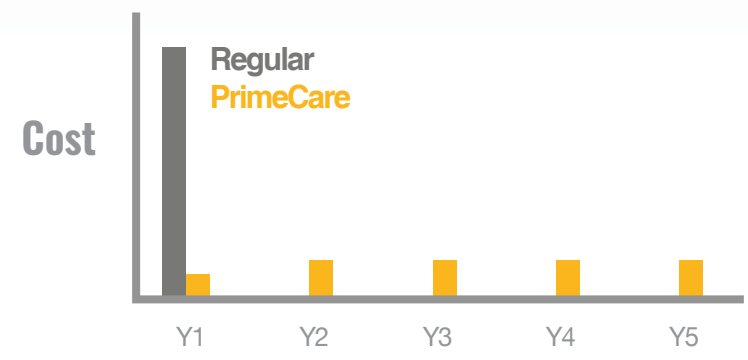

Everything's Included: PrimeCare includes everything you need to provide your office with unbreakable, scalable connectivity.

Pay Less Upfront: PrimeCare lowers the entry cost of getting the device you want. Annual subscription gets you a wide range of services.